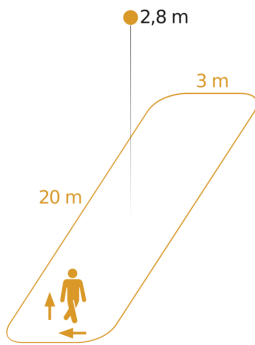

Dual HF

DALI-2 APC - incassato
EAN 4007841 003005
Art. n. 003005

Campo di rilevamento